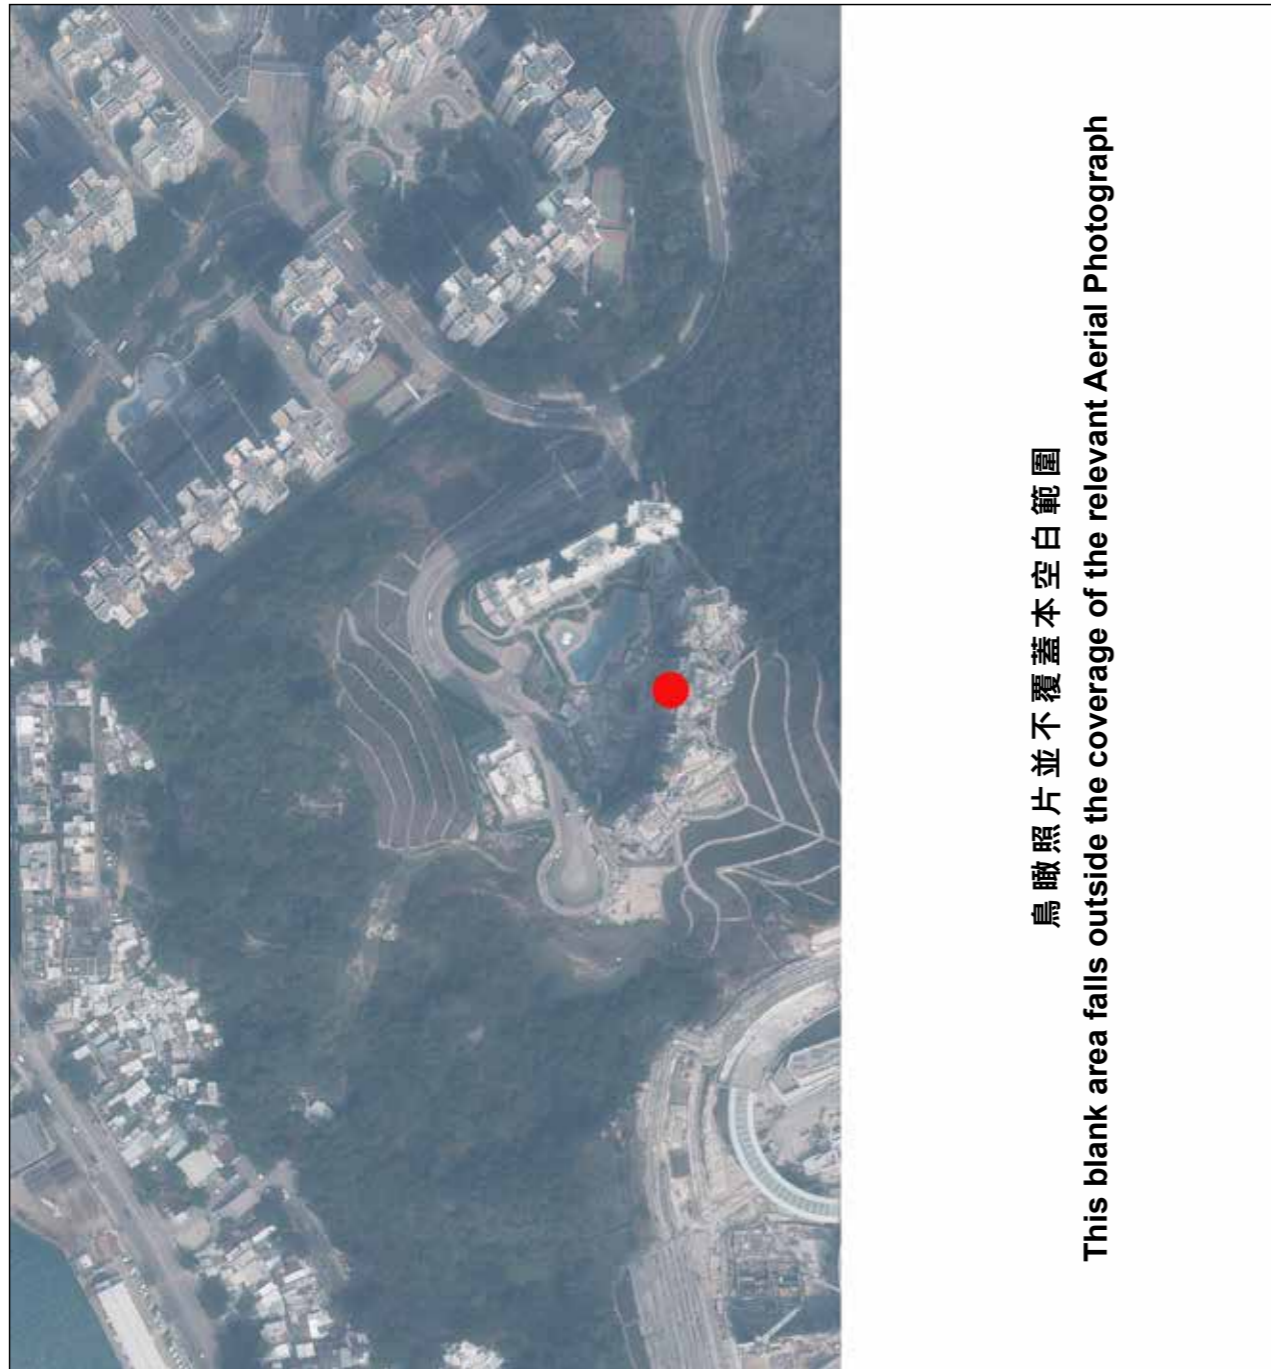

# 8 AERIAL PHOTOGRAPH OF THE PHASE 期數的鳥瞰照片

- LOCATION OF THE PHASE  
期數的位置

Survey and Mapping Office, Lands Department, The Government of HKSAR ©Copyright reserved - reproduction by permission only.

香港特別行政區政府地政總署測繪處©版權所有，未經許可，不得複製。

The aerial photograph is provided by the CSDI Portal and intellectual property rights are owned by the Government of the HKSAR.

鳥瞰照片由空間數據共享平台提供，香港特別行政區政府為知識產權擁有人。

Adopted from part of the aerial photograph taken by the Survey and Mapping Office, Lands Department at a flying height of 6,900 feet, photo No. E195786C, date of flight: 2nd March 2023.

摘錄自地政總署測繪處在6,900呎的飛行高度拍攝之鳥瞰照片，照片編號E195786C，飛行日期：2023年3月2日。

Notes:

1. Copy of the aerial photograph of the Phase is available for free inspection at the sales offices during opening hours.
2. The aerial photograph may show more than the area required under the Residential Properties (First-hand Sales) Ordinance due to technical reason that the boundary of the Phase is irregular.